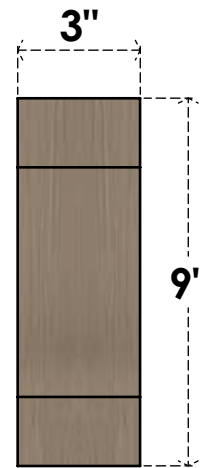

ITEM NUMBER: CORU03X06X09ALPRCPR

3"W X 6"D X 9"H SERIES 2 CLASSIC ALPINE ROUGH CEDAR TIMBERTHANE
FAUX WOOD CORBEL, PRIMED

SIDE PROFILE

FRONT PROFILE

ISOMETRIC

EKENA MILLWORK
2300 WEST MAIN ST.
CLARKSVILLE, TX 75426
TOLL FREE: 866-607-0453
WWW.EKENAMILLWORK.COM

NOTES

1. INSTALLATION TO BE COMPLETED IN ACCORDANCE WITH MANUFACTURER'S SPECIFICATIONS.
2. DRAWING MAY NOT BE TO SCALE
3. THIS DRAWING IS INTENDED FOR DESIGN AND PLANNING PURPOSES ONLY.
4. ALL INFORMATION CONTAINED HEREIN WAS CURRENT AT THE TIME OF DEVELOPMENT BUT MUST BE REVIEWED AND APPROVED BY THE PRODUCT MANUFACTURER TO BE CONSIDERED ACCURATE.
5. TIMBERTHANE ARCHITECTURAL PRODUCTS ARE MADE FROM HIGH DENSITY URETHANE AND COME FACTORY PRIMED