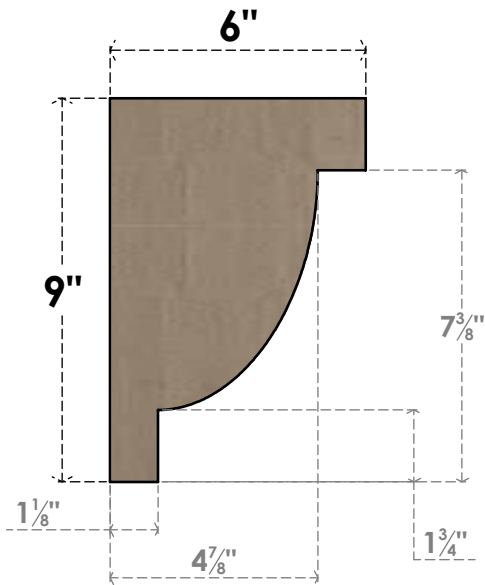

ITEM NUMBER: CORU03X06X09ALPRCPR

3"W X 6"D X 9"H SERIES 2 CLASSIC ALPINE ROUGH CEDAR TIMBERTHANE
FAUX WOOD CORBEL, PRIMED

SIDE PROFILE

FRONT PROFILE

ISOMETRIC

EKENA MILLWORK
2300 WEST MAIN ST.
CLARKSVILLE, TX 75426
TOLL FREE: 866-607-0453
WWW.EKENAMILLWORK.COM

NOTES

1. INSTALLATION TO BE COMPLETED IN ACCORDANCE WITH MANUFACTURER'S SPECIFICATIONS.
2. DRAWING MAY NOT BE TO SCALE
3. THIS DRAWING IS INTENDED FOR DESIGN AND PLANNING PURPOSES ONLY.
4. ALL INFORMATION CONTAINED HEREIN WAS CURRENT AT THE TIME OF DEVELOPMENT BUT MUST BE REVIEWED AND APPROVED BY THE PRODUCT MANUFACTURER TO BE CONSIDERED ACCURATE.
5. TIMBERTHANE ARCHITECTURAL PRODUCTS ARE MADE FROM HIGH DENSITY URETHANE AND COME FACTORY PRIMED