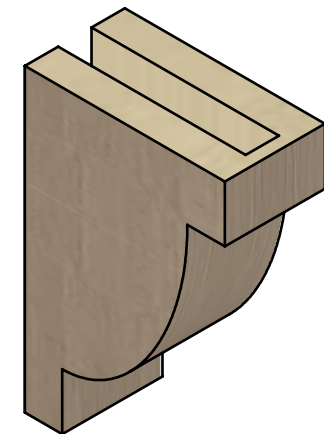

ITEM NUMBER: CORU03X06X09ALPRCPR

3"W X 6"D X 9"H SERIES 2 CLASSIC ALPINE ROUGH CEDAR TIMBERTHANE
FAUX WOOD CORBEL, PRIMED

SIDE PROFILE

FRONT PROFILE

ISOMETRIC

EKENA MILLWORK
2300 WEST MAIN ST.
CLARKSVILLE, TX 75426
TOLL FREE: 866-607-0453
WWW.EKENAMILLWORK.COM

NOTES

1. INSTALLATION TO BE COMPLETED IN ACCORDANCE WITH MANUFACTURER'S SPECIFICATIONS.
2. DRAWING MAY NOT BE TO SCALE
3. THIS DRAWING IS INTENDED FOR DESIGN AND PLANNING PURPOSES ONLY.
4. ALL INFORMATION CONTAINED HEREIN WAS CURRENT AT THE TIME OF DEVELOPMENT BUT MUST BE REVIEWED AND APPROVED BY THE PRODUCT MANUFACTURER TO BE CONSIDERED ACCURATE.
5. TIMBERTHANE ARCHITECTURAL PRODUCTS ARE MADE FROM HIGH DENSITY URETHANE AND COME FACTORY PRIMED